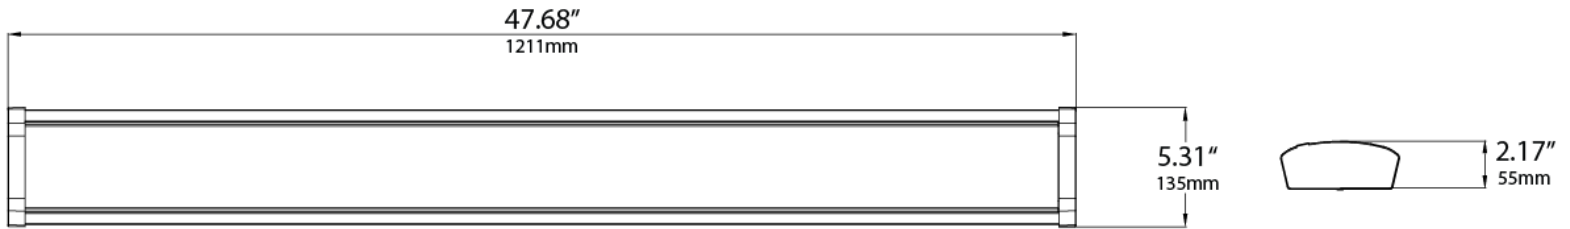

LOC-4FTWA-MW(22/28/34/44)MCCT(35/40/50)D

WATTAGE SELECTABLE	CCT SELECTABLE	LUMENS	EFFICACY	VOLTAGE	CRI	POWER FACTOR	THD	REPLACES
32W	3500K / 4000K / 5000K	3,680LM	115LM/W	120-277V	81.6	0.969	17.2%	
40W	3500K / 4000K / 5000K	4,600LM	115LM/W	120-277V	81.6	0.969	17.2%	
48W	3500K / 4000K / 5000K	5,814.72LM	120.5LM/W	120-277V	81.6	0.969	17.2%	

MEASUREMENTS

MODEL	QUANTITY	WEIGHT	UPC CODE
LOC-4FTWA-MW(32/40/48)MCCT(35/40/50)D	1	lbs	00810050942